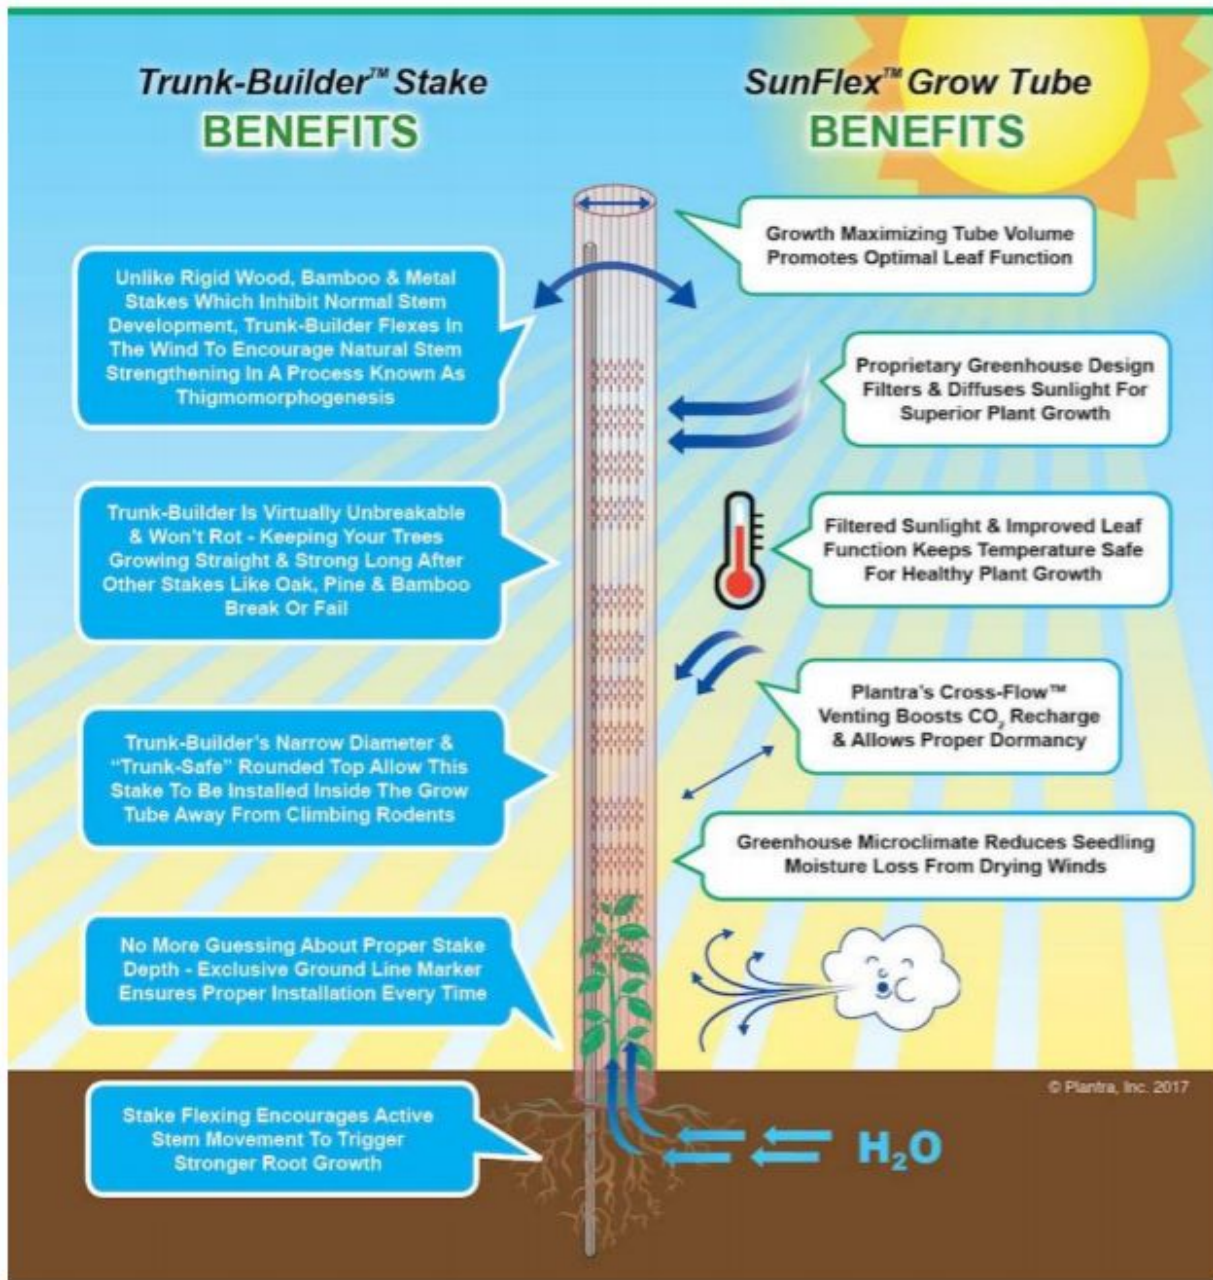

Serving the Wisconsin Counties of Adams, Green Lake, Juneau, Marathon, Marquette, Monroe, Outagamie, Portage, Taylor, Waupaca, Waushara & Wood

SUNFLEX™ GREENHOUSE GROW TUBE SYSTEM

How It Works To Grow Your Seedlings Fast & Healthy