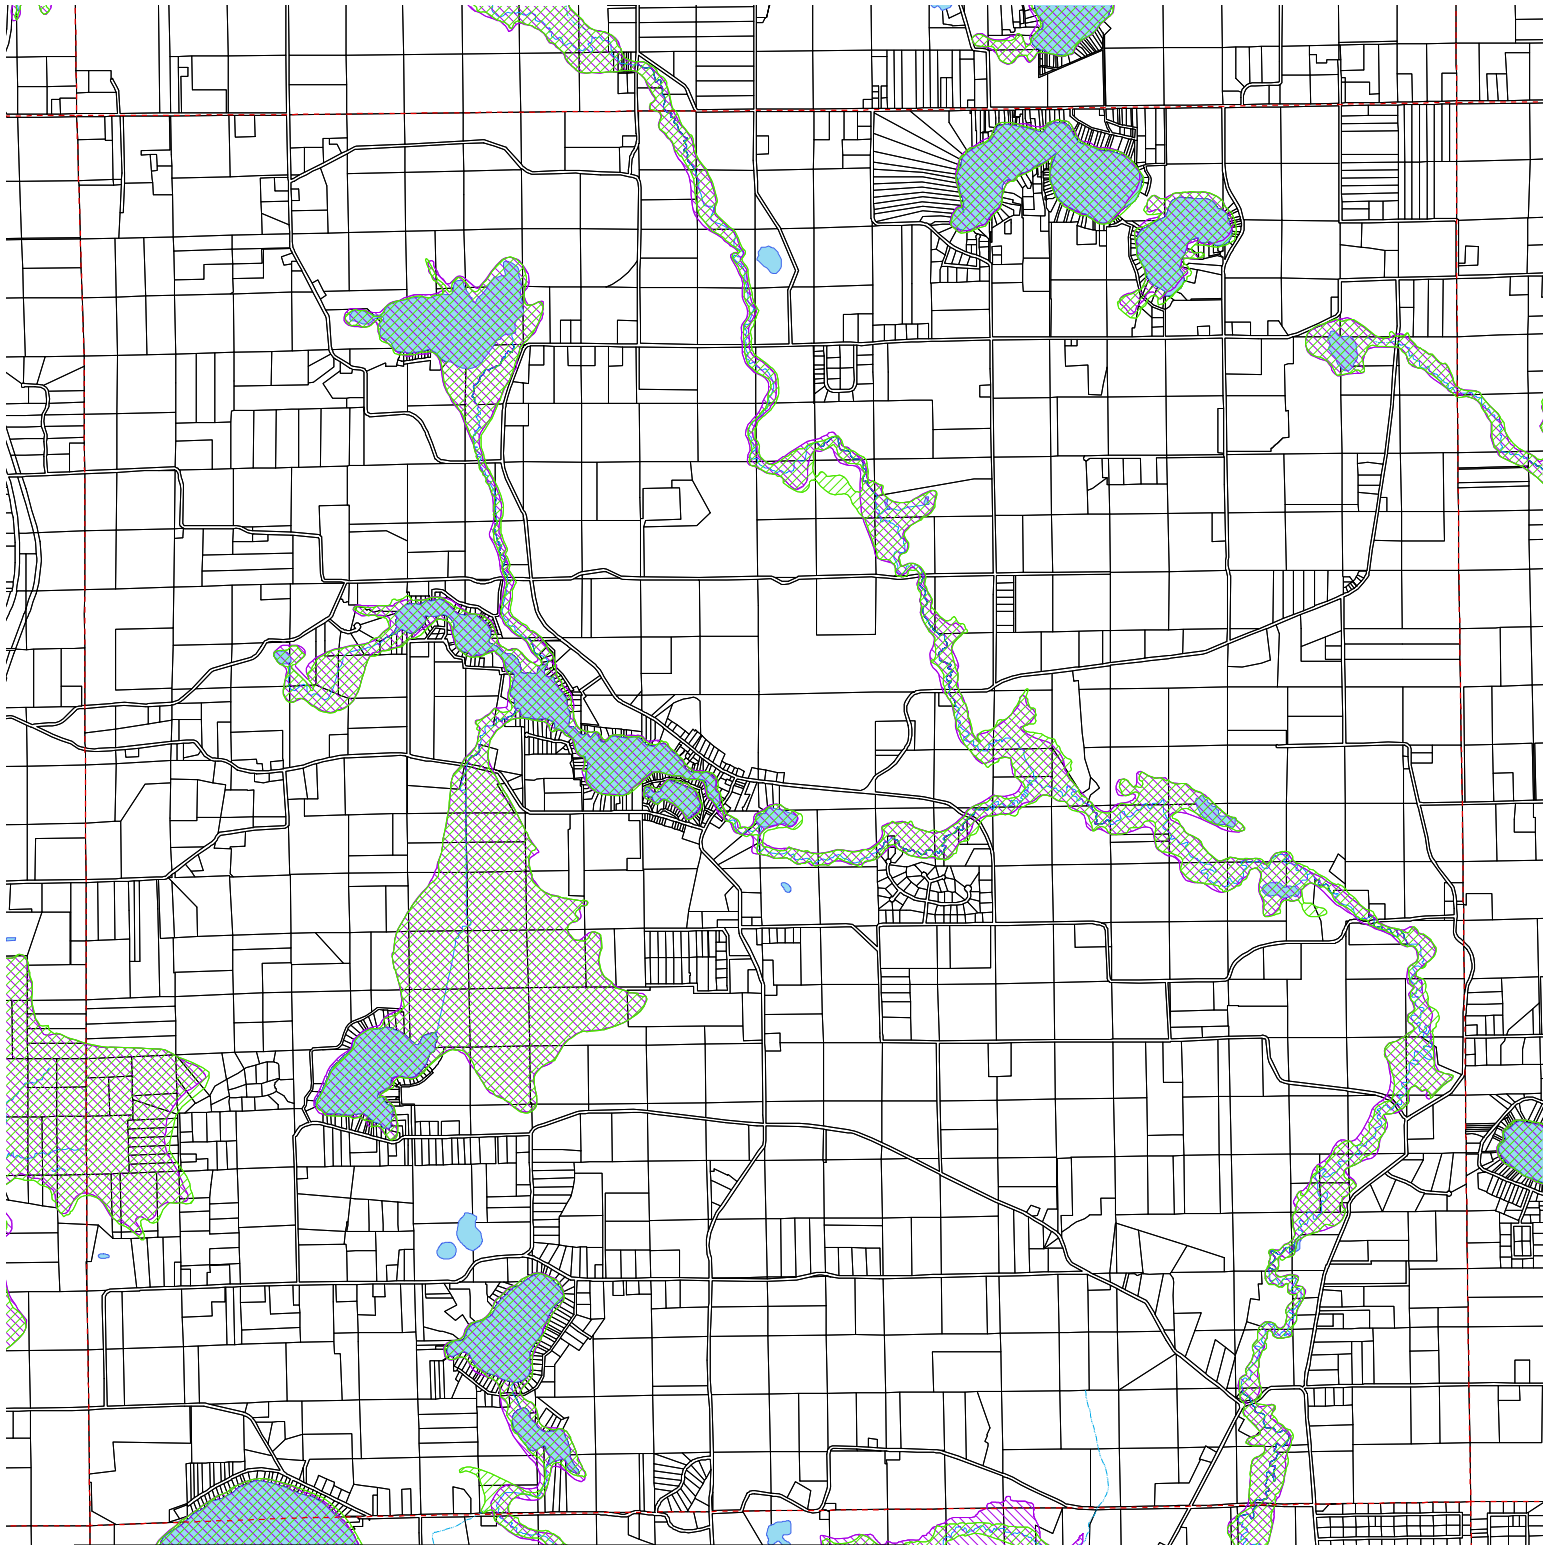

Waushara County 2011
Floodplain/Preliminary Flood Hazard
T19N R11E Town of Mount Morris

Floodplain

-  ZONE A
-  ZONE AE
-  ZONE X (500-YEAR)
-  ZONE X
-  AREA NOT INCLUDED

Preliminary Flood Hazard

-  ZONE A
-  ZONE AE
-  500 YEAR
-  ZONE X